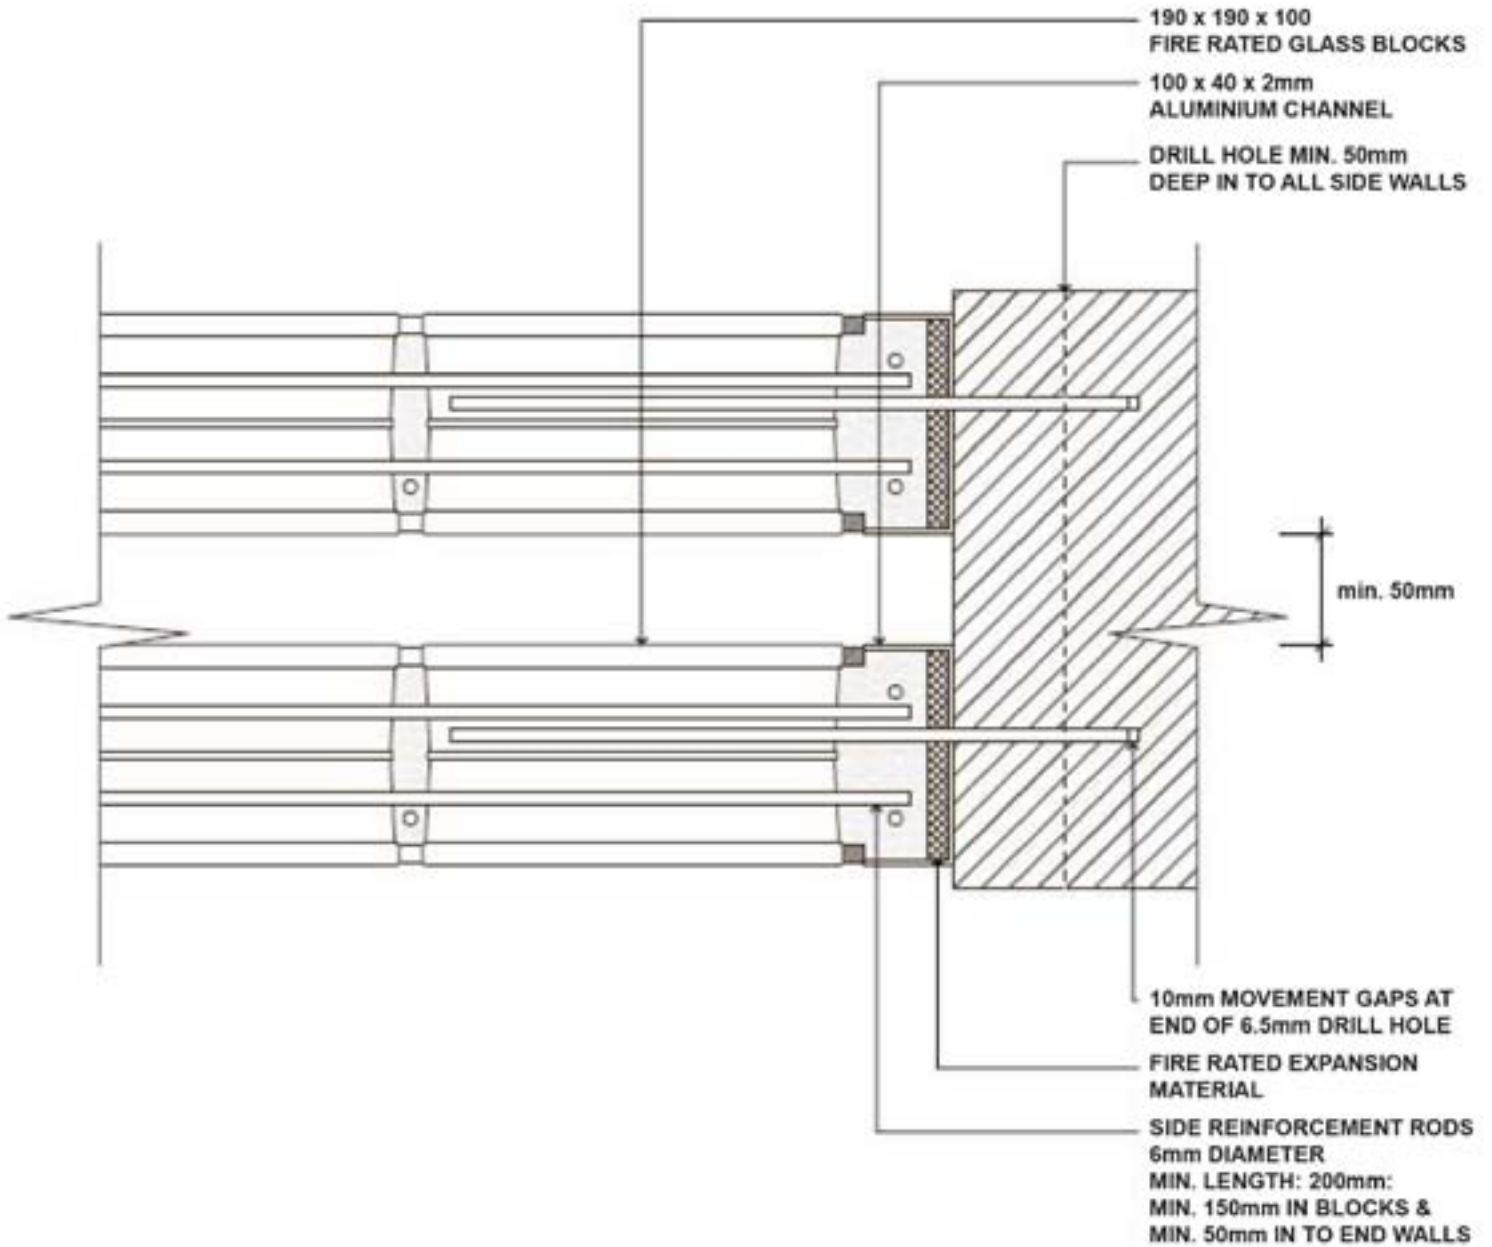

DWG13 : FRL -/120/- Fire Rated Installation

Note: Though only shown on one, markup applies to both skins
See DWG14 for fixing details

DWG14 : FRL -/120/- Fire Rated Fixing Detail